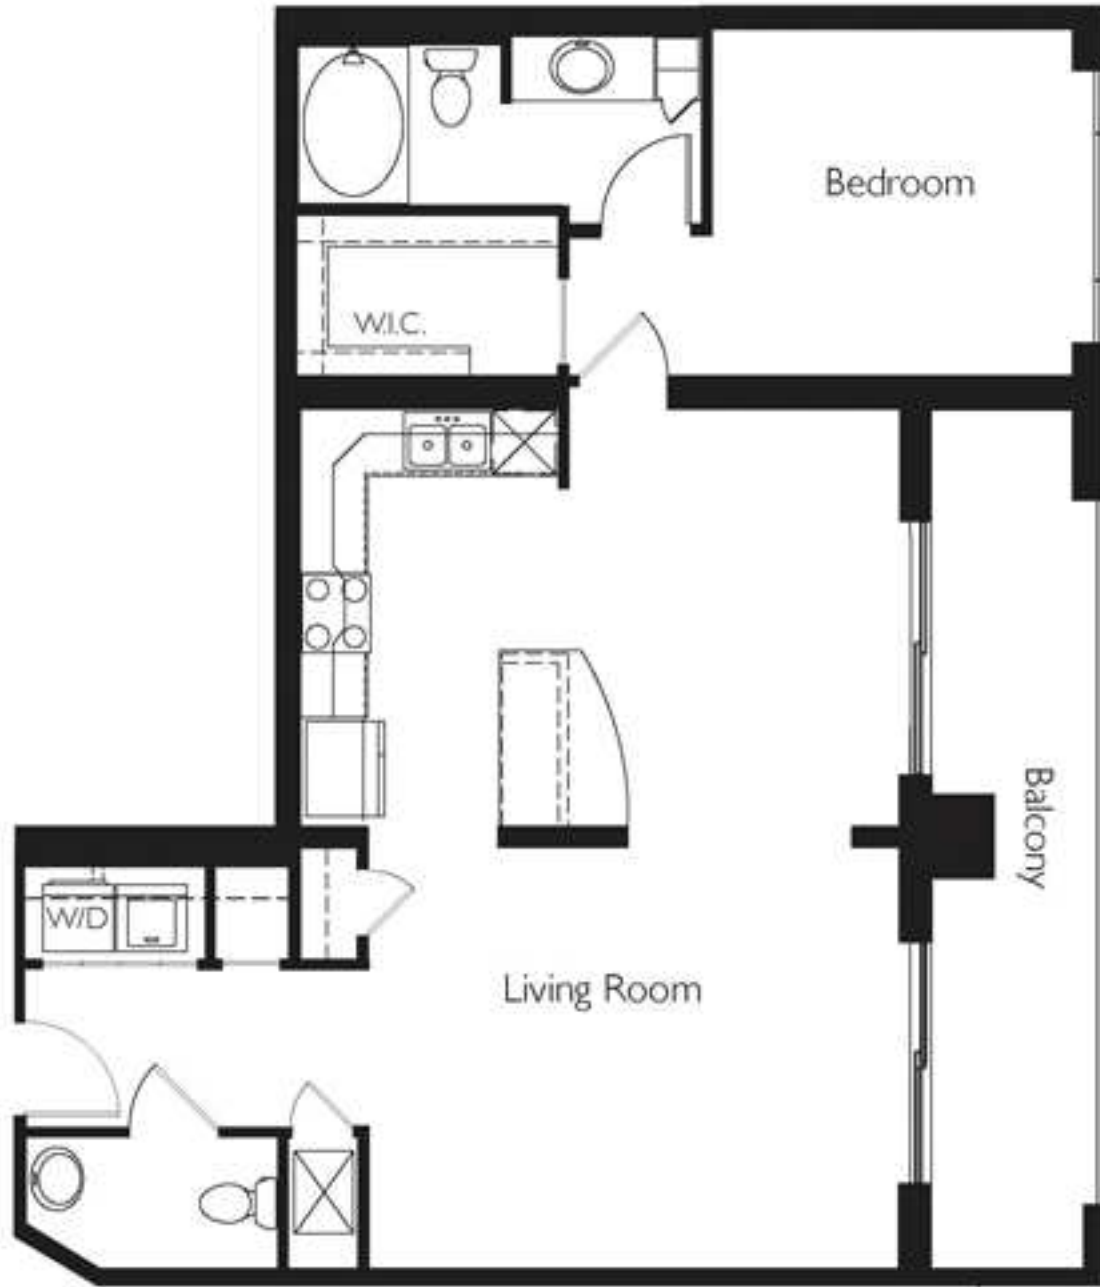

CallKatia.com

Residences 212-712 model "A4a"

A/C Area = 1000 sf  
Balcony Area = 152 sf  
Total Area = 1,152 sf

Developed By:

The plans depicted in this brochure are illustrative layouts and areas are subject to change without notice at the discretion of the developer and architect.