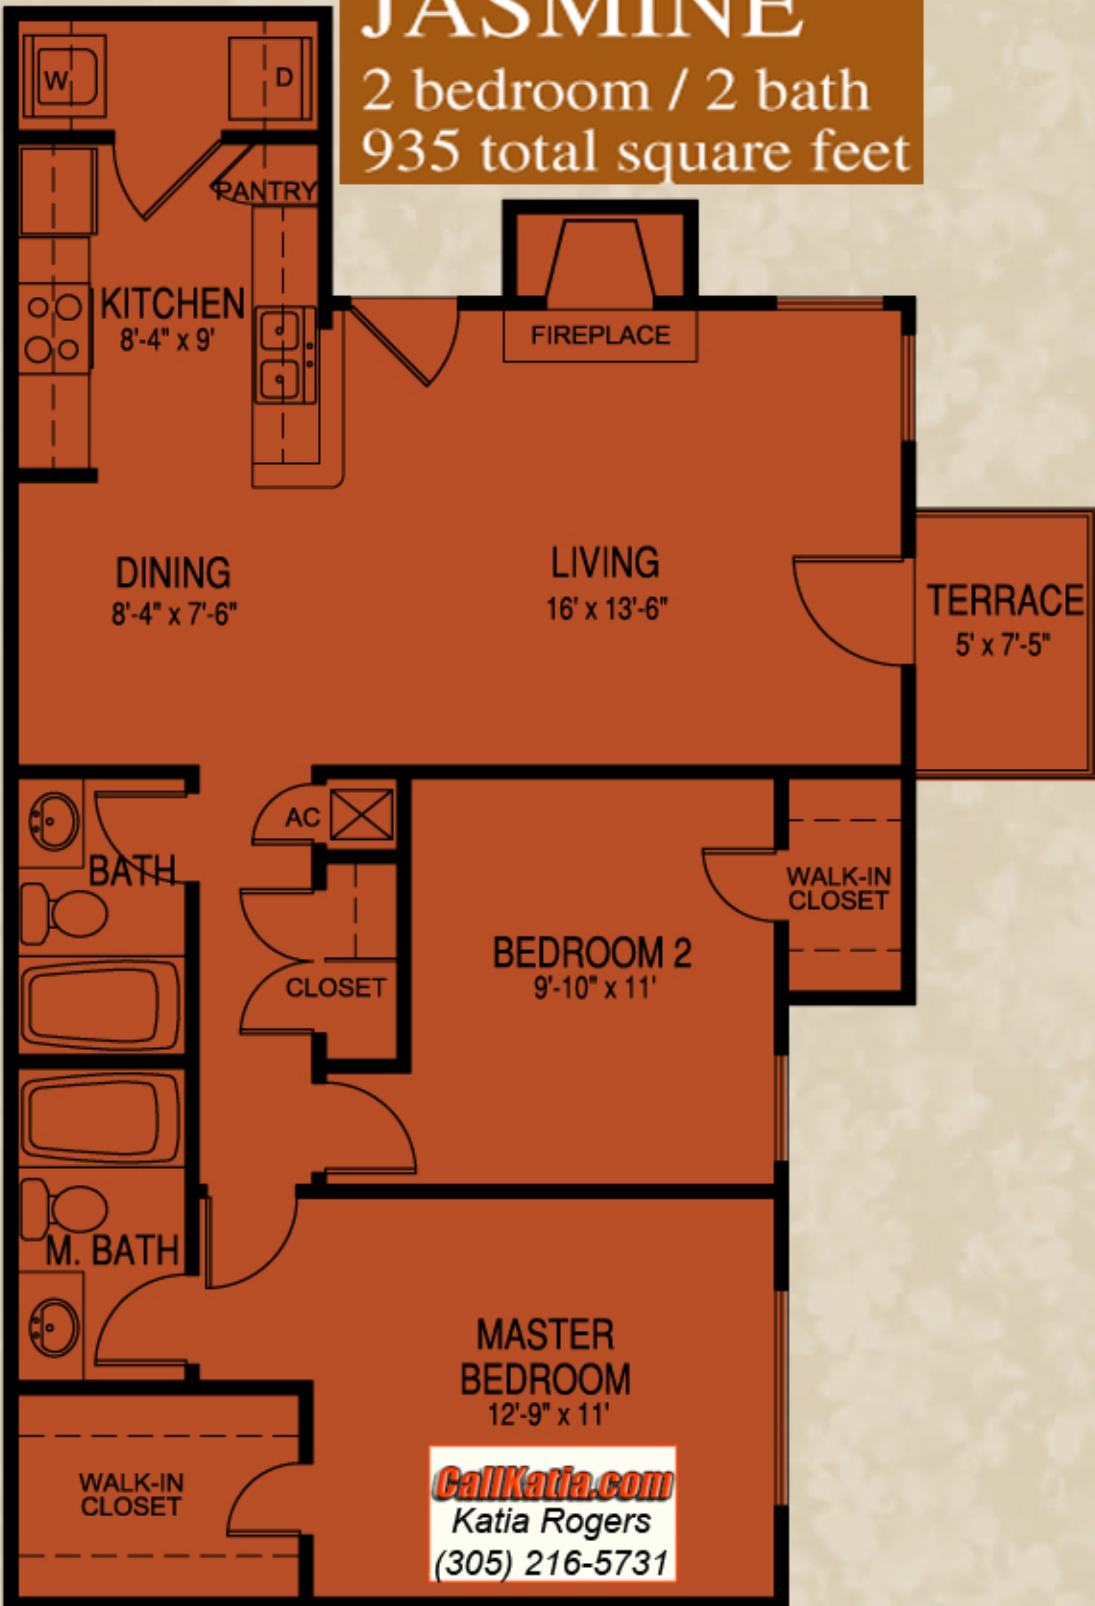

JASMINE

2 bedroom / 2 bath
935 total square feet

CallKatia.com
Katia Rogers
(305) 216-5731