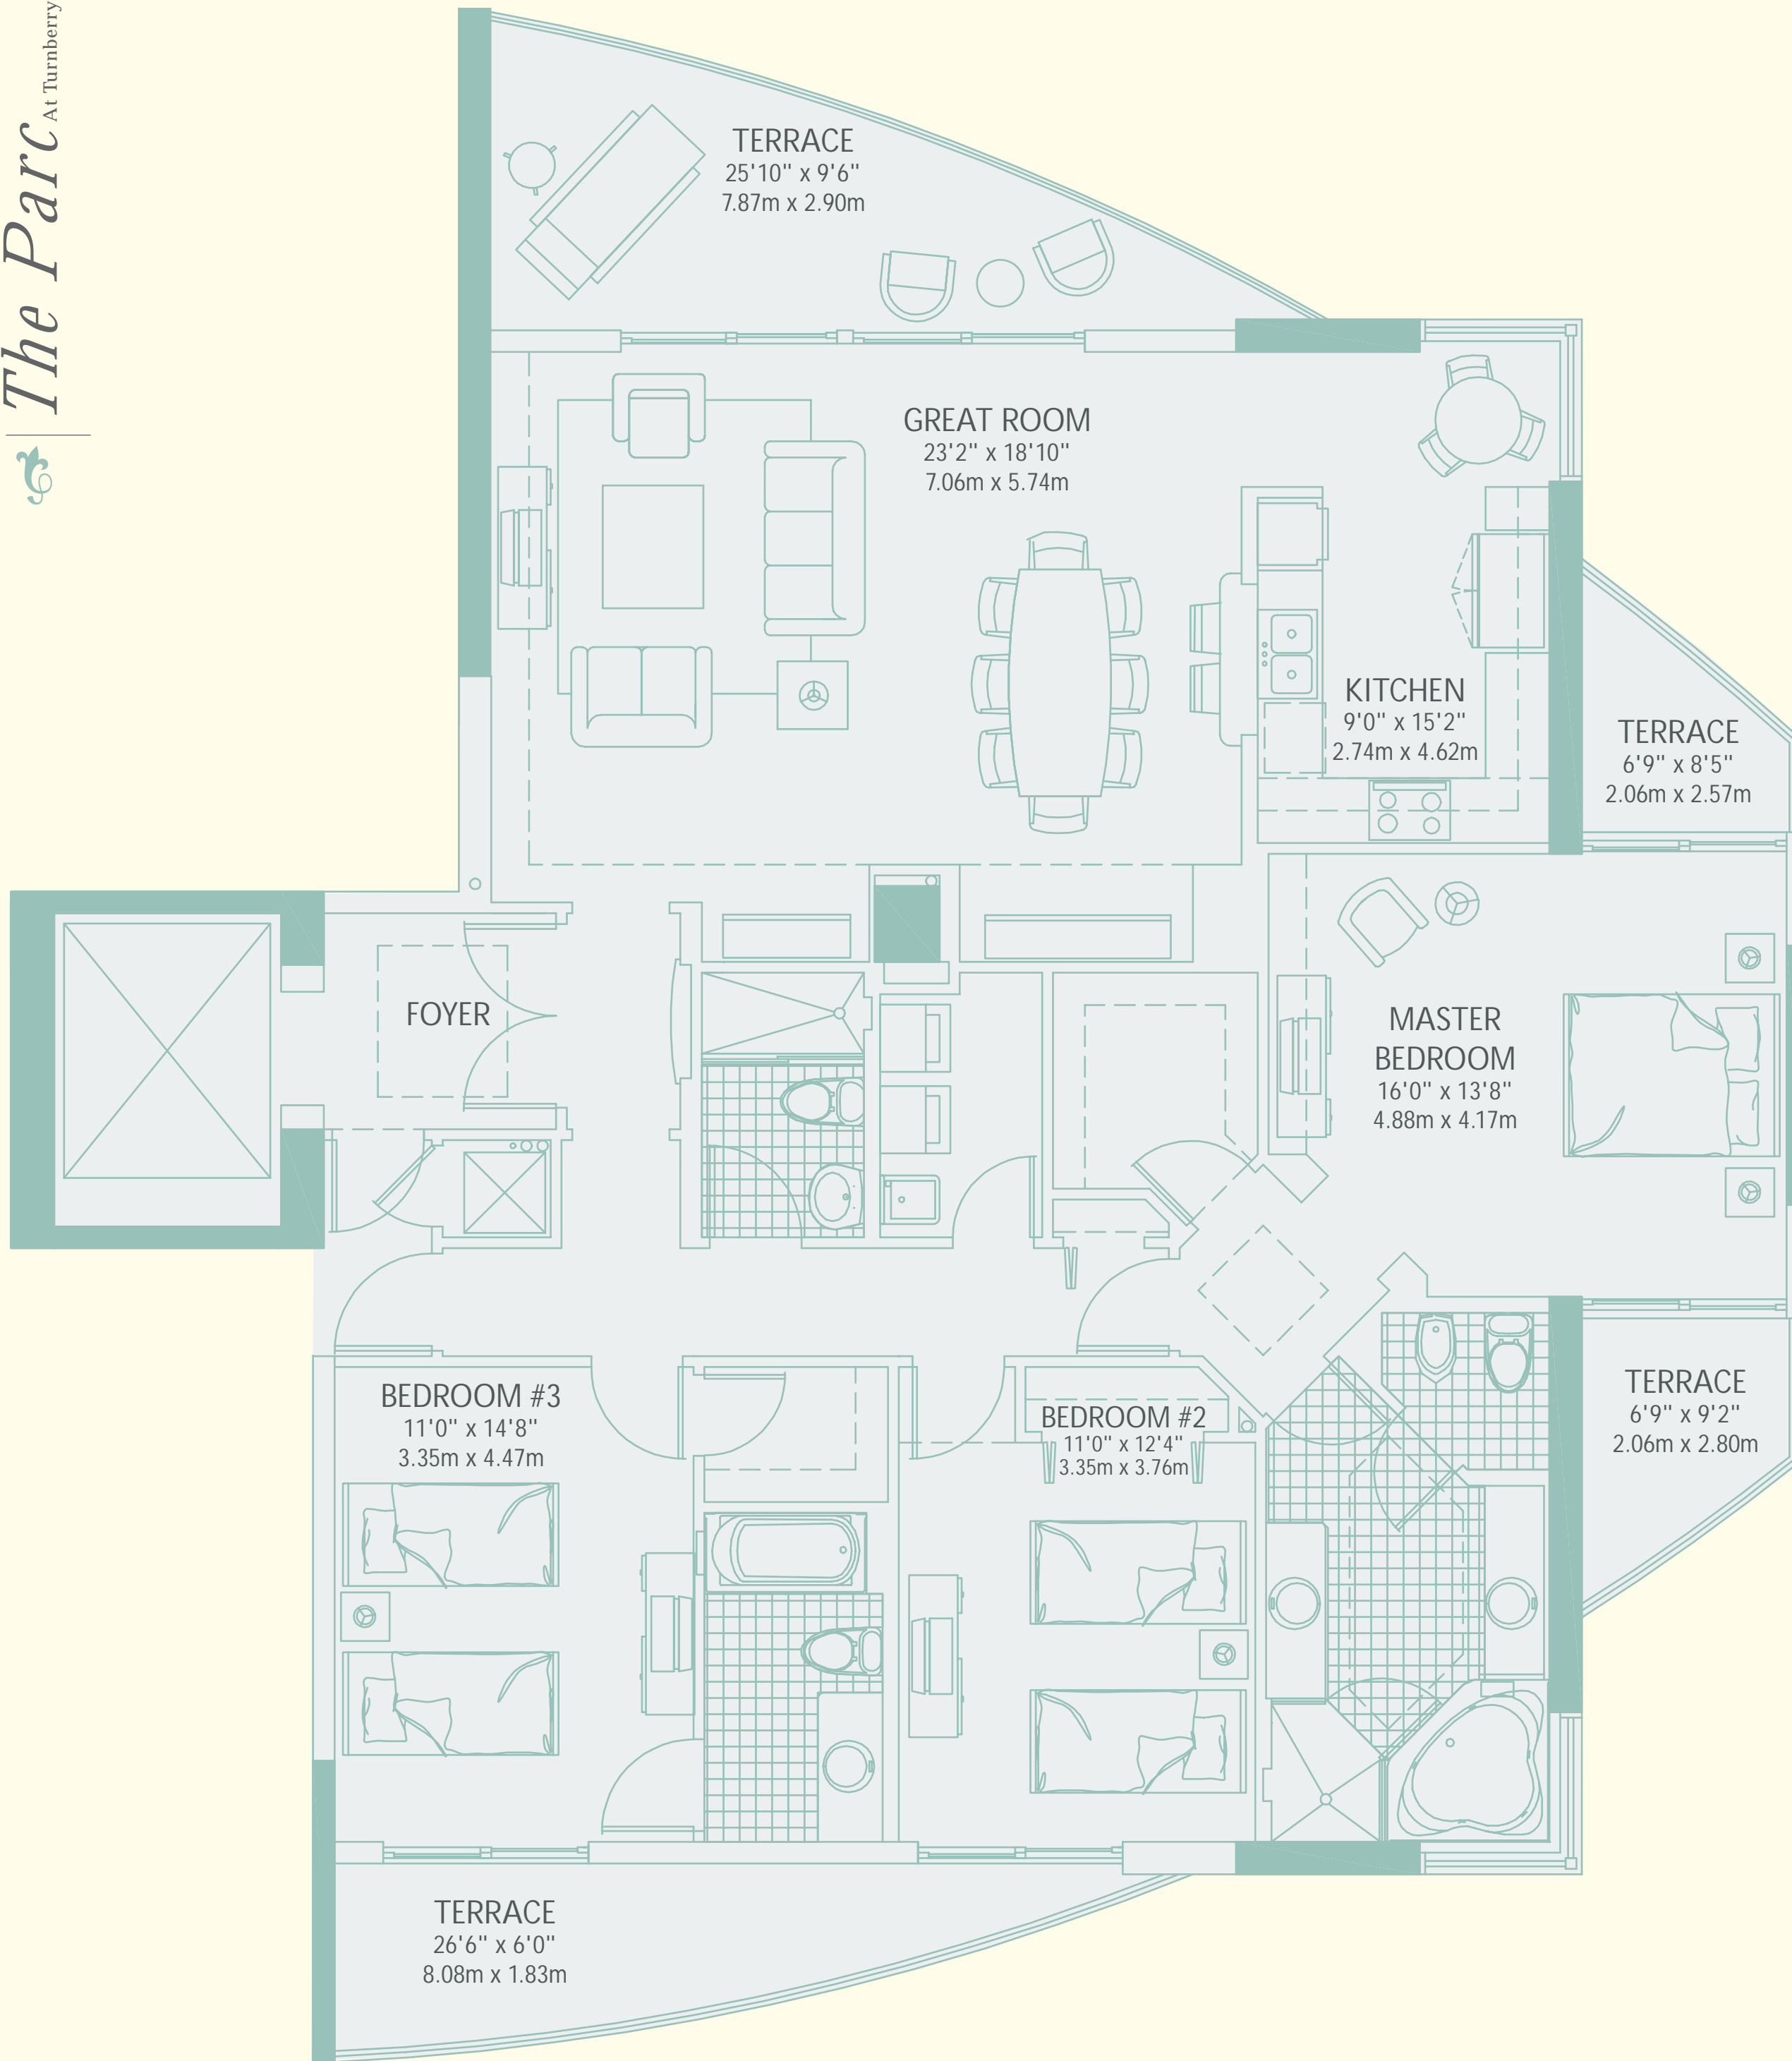

Tower 1

Residence A

3 BEDROOM 3 BATH

| | | |
|--------------|---------------------|-----------------------------|
| INTERIOR | 1,825 SQ.FT. | 169.54 M ² |
| TERRACE | 343 SQ.FT. | 31.86 M ² |
| TOTAL | 2,168 SQ.FT. | 201.41 M² |

Key Plan

*Tower 2
Reversed Plan*