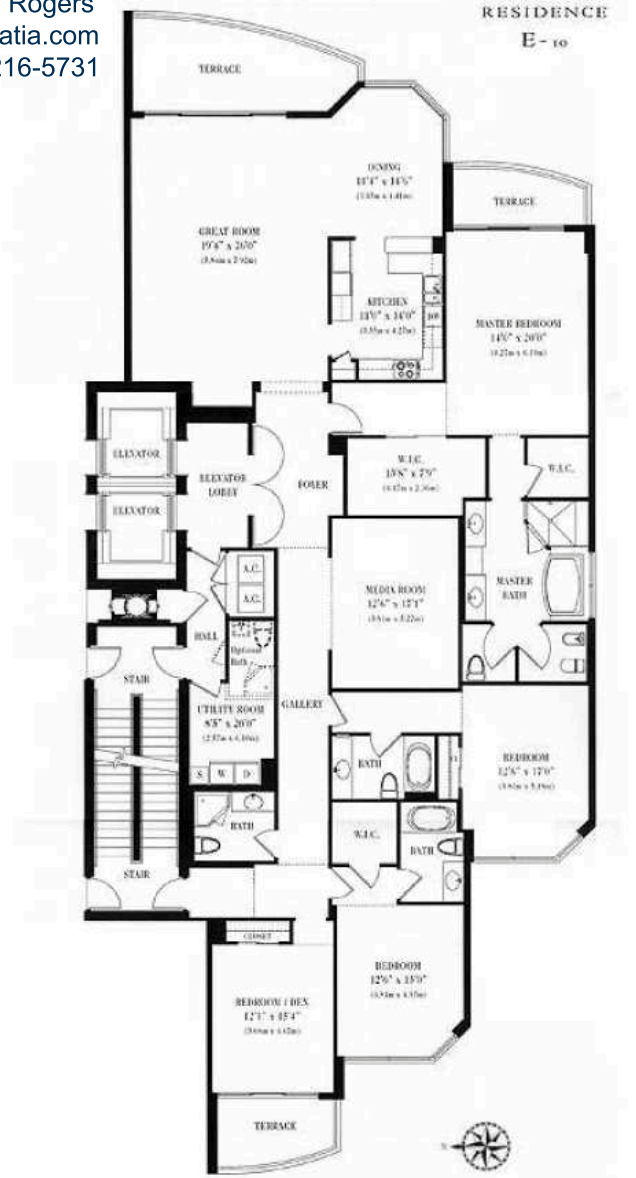

Hamptons South

E 10 floor plan

4 bedrooms and 5 bathrooms.

Total Area: 3,959 square feet (3,599 sf interior and 360 sf balcony)

Katia Rogers
CallKatia.com
305-216-5731

Intracoastal Waterway

Golf Course

Room	Area (sq. ft.)	Area (sq. m.)
Residence	3,899 sq. ft.	(358.77 m ²)
Terrace Area	360 sq. ft.	(33.44 m ²)
Total Area	3,959 sq. ft.	(362.79 m²)