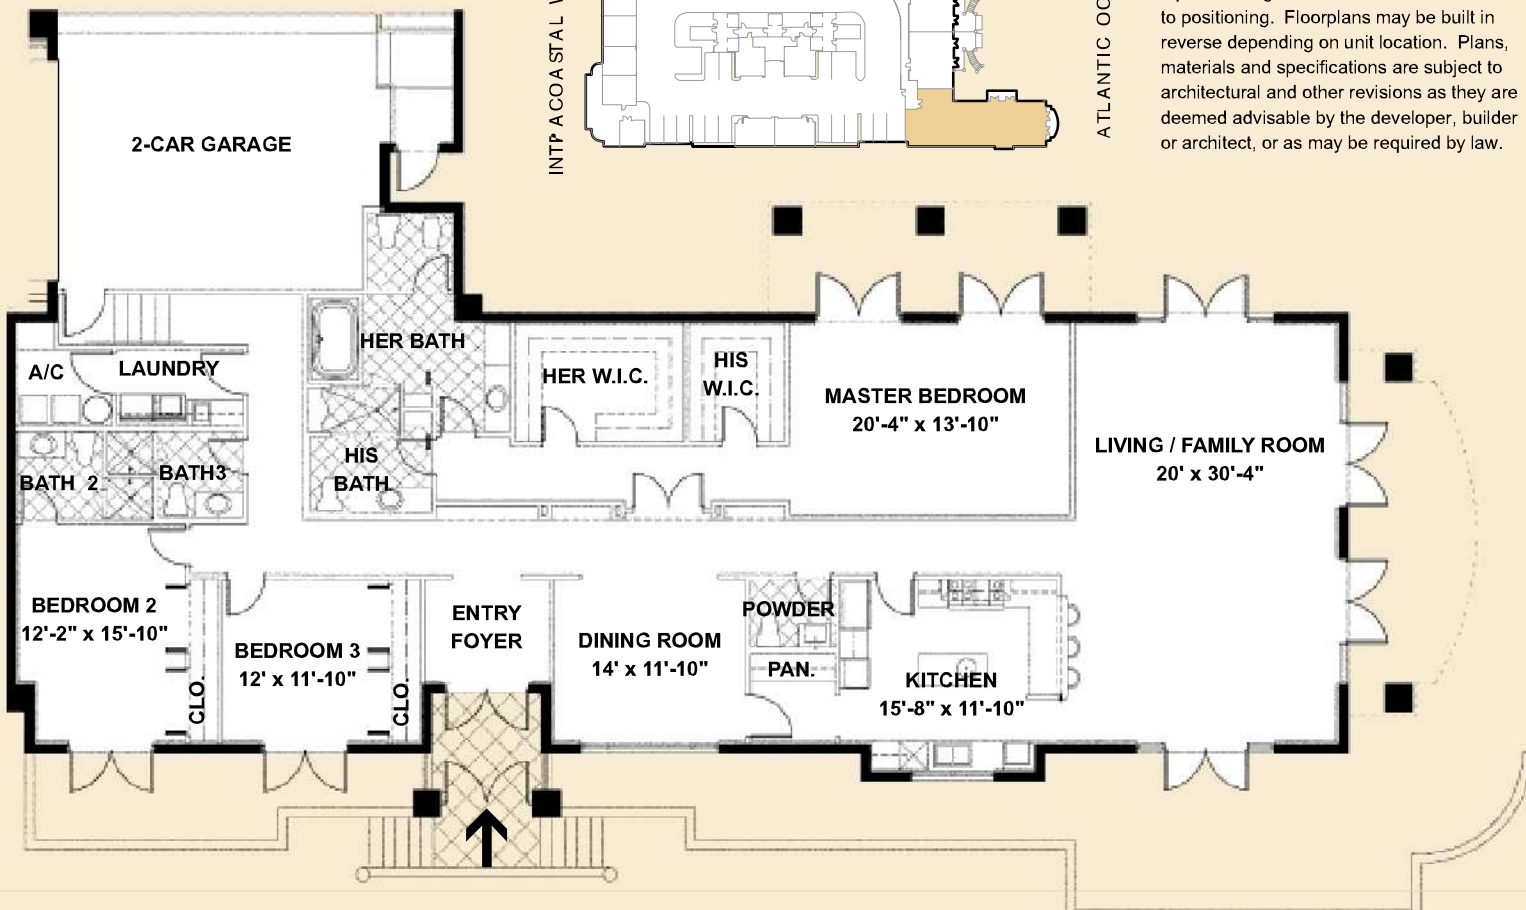

INTP A COASTAL WATERWAY

ATLANTIC OCEAN

All dimensions are approximate. Floorplans of adjacent units may vary very slightly in square footage and/or number of closets due to positioning. Floorplans may be built in reverse depending on unit location. Plans, materials and specifications are subject to architectural and other revisions as they are deemed advisable by the developer, builder or architect, or as may be required by law.

Toscana W/G

[Click and Drag to move the floorplan]